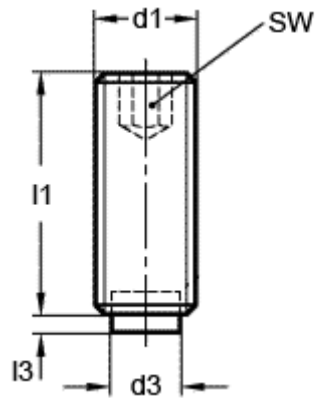

# Data Sheet

Article number: 209316471

Description: E+G Grub screw, st. steel  
GN 913.5-M8-40-KU

## Measures

---

d1 = M8  
d3 = 5  
l1 = 40.0  
l3 = 1.6  
SW = 4.0